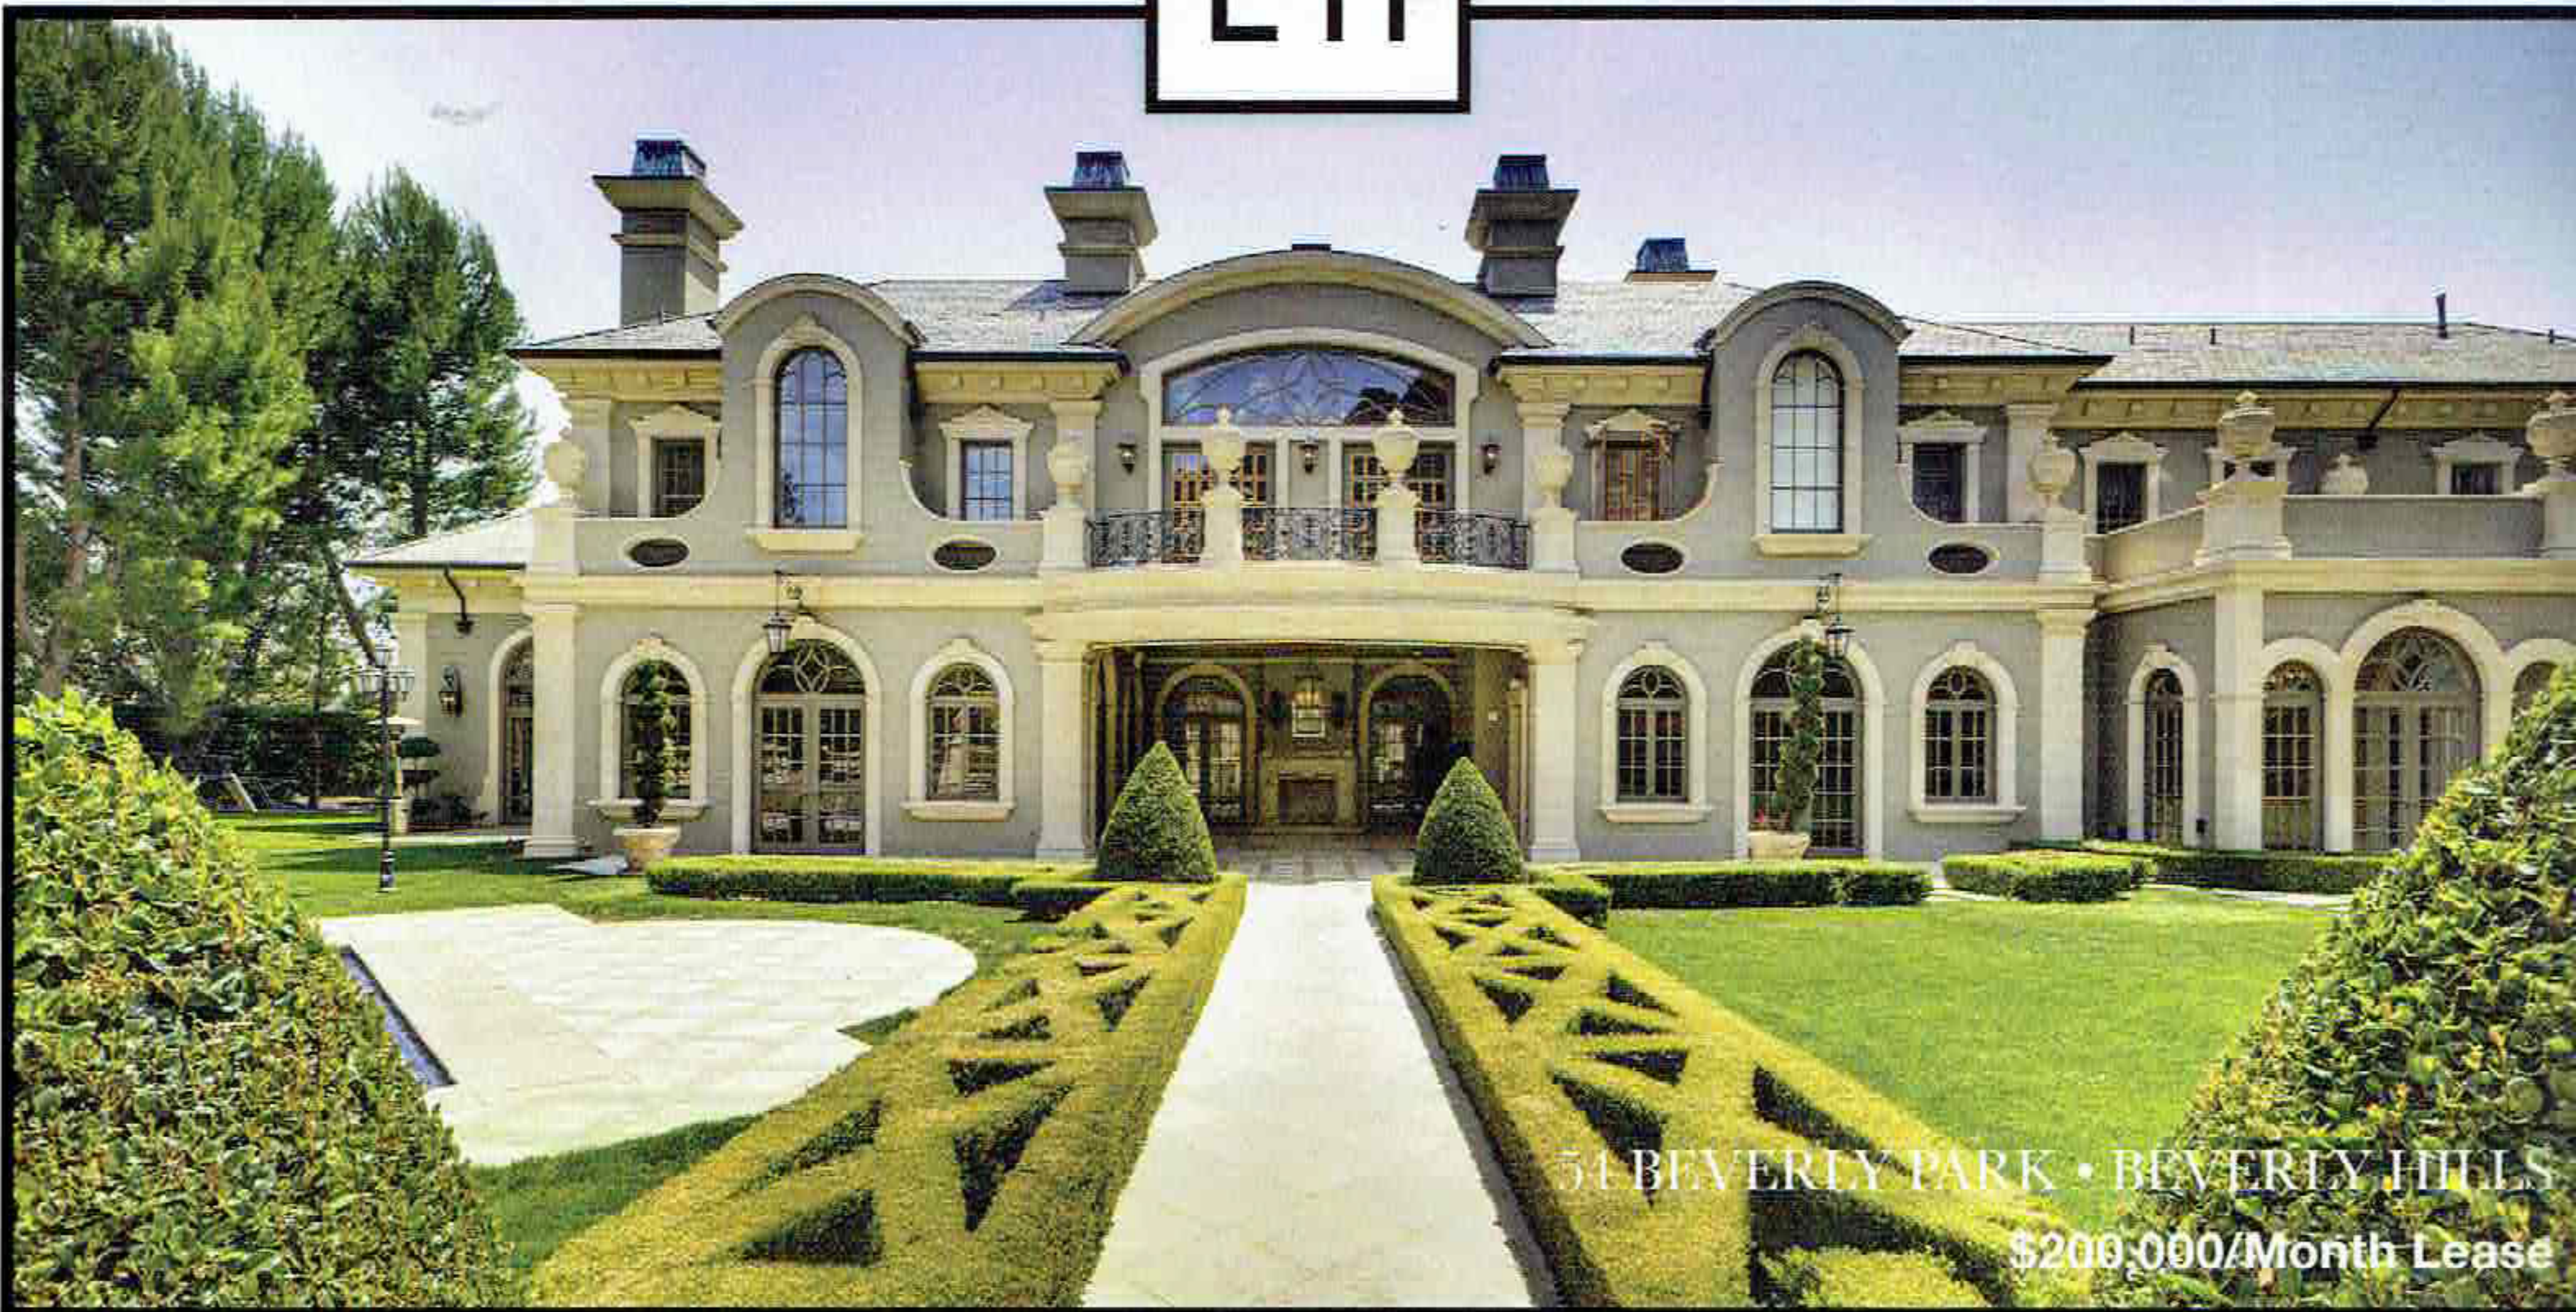

# luxe.

interiors + design®

\$9.95 A SANDOW PUBLICATION | LUXE SOURCE®

44>

0 74808 03333 1

VOLUME 12, ISSUE 4 | DISPLAY UNTIL 01/12/15

CONNIE BLANKENSHIP  
310.994.6451  
connie@luxuryhouse.com  
luxuryhouse.com