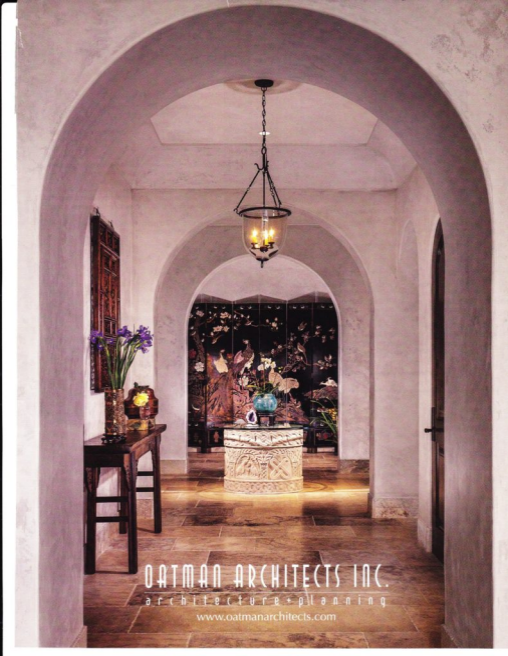

## WEST COAST DESIGN

Coto de Caza  
Los Altos  
Pacific Palisades

**KITCHENS**  
the HEART of the HOME

DISPLAY UNTIL NOVEMBER 21, 2013

\$5.99US/CA\$ FALL 2013

**Food & Wine**  
A HARVEST MENU  
IN NAPA VALLEY