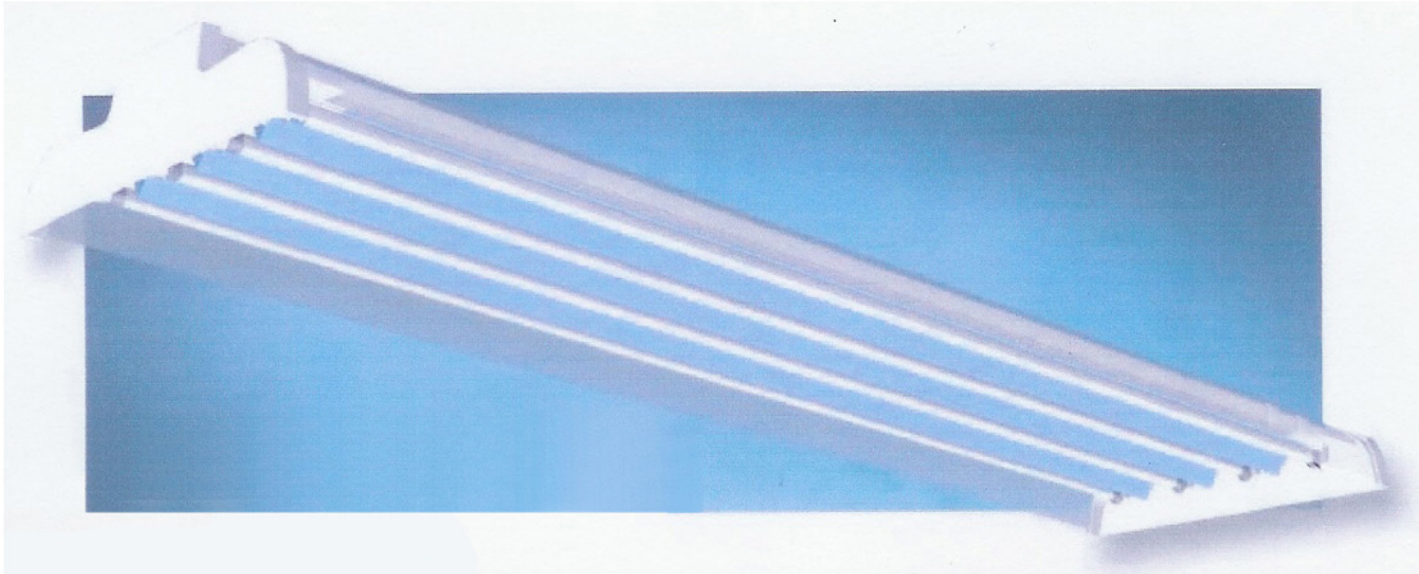

T5 FL WARRIOR FIXTURE

Application

PARKING GARAGE
GAS STATION
FACTORY
GYMNASIUM

Ordering Specifications:

ADG ECO FL WARRIOR FIXTURES MUST FOLLOW THESE SPECIFICATIONS:

- AMERICAN MADE LIGHT FIXTURE
- ENERGY STAR PARTNER
- 10 YEAR LIMITED WARRANTY
- 100,000 HR. BULB LIFE
- 100-277v 80-85 CRI
- AVAILABLE THROUGH ADG ECO AUTHORIZED RESELLER OR FACTORY
- FIXTURES ETL LISTED
- UL COMPLIANT ELECTRONICS
- PROVIDE HIGH QUALITY LIGHT DISTRIBUTION
- VARIATIONS MAY OCCUR (SEE TERMS & COND.)
- FIXTURES MUST COMPLY WITH THE FOLLOWING...