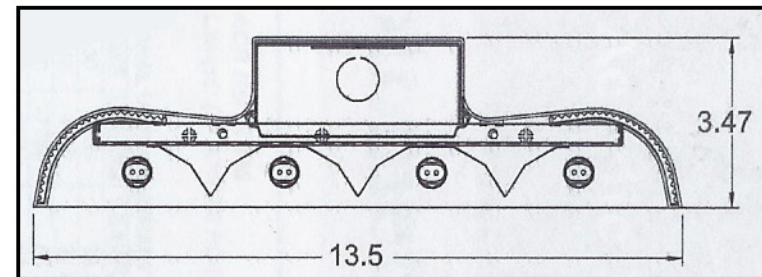

T5 FL WARRIOR FIXTURE

Application

PARKING GARAGE
GAS STATION
FACTORY
GYMNASIUM

Ordering Specifications:

ADG ECO FL WARRIOR FIXTURES MUST FOLLOW THESE SPECIFICATIONS:

- AMERICAN MADE LIGHT FIXTURE
- ENERGY STAR PARTNER
- 10 YEAR LIMITED WARRANTY
- 100,000 HR. BULB LIFE
- 100-277v 80-85 CRI
- AVAILABLE THROUGH ADG ECO AUTHORIZED RESELLER OR FACTORY
- FIXTURES ETL LISTED
- UL COMPLIANT ELECTRONICS
- PROVIDE HIGH QUALITY LIGHT DISTRIBUTION
- VARIATIONS MAY OCCUR (SEE TERMS & COND.)
- FIXTURES MUST COMPLY WITH THE FOLLOWING...