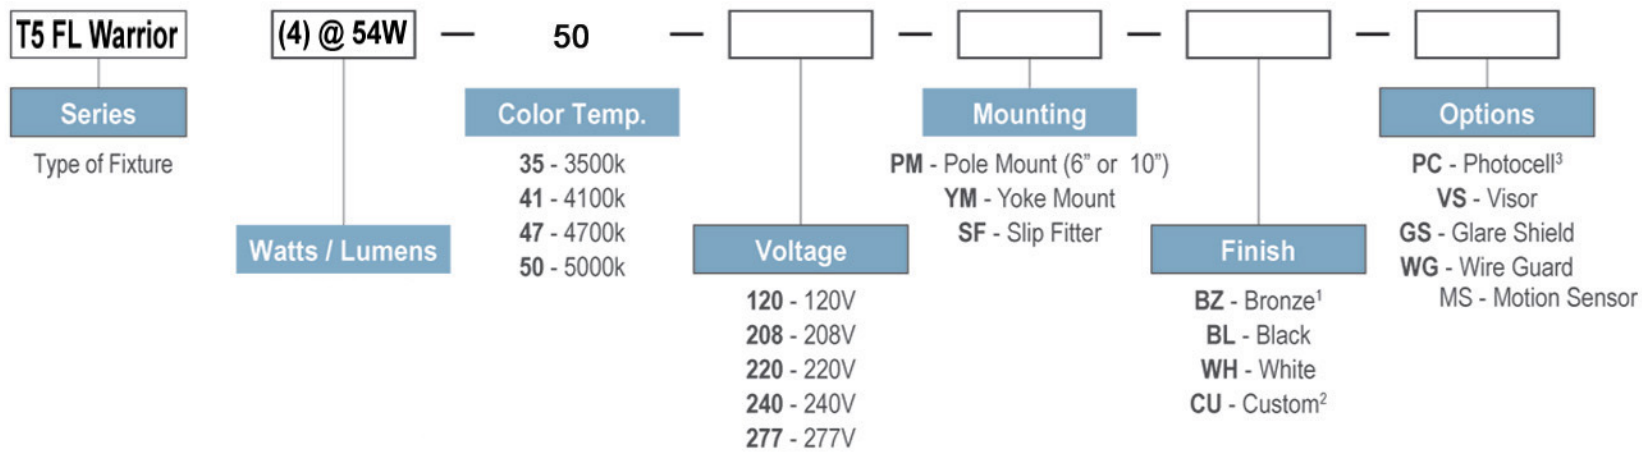

T5 FL WARRIOR FIXTURE

Application

PARKING GARAGE
GAS STATION
FACTORY
GYMNASIUM

Ordering Specifications:

ADG ECO FL WARRIOR FIXTURES MUST FOLLOW THESE SPECIFICATIONS:

- AMERICAN MADE LIGHT FIXTURE
- ENERGY STAR PARTNER
- 10 YEAR LIMITED WARRANTY
- 100,000 HR. BULB LIFE
- 100-277v 80-85 CRI
- AVAILABLE THROUGH ADG ECO AUTHORIZED RESELLER OR FACTORY
- FIXTURES ETL LISTED
- UL COMPLIANT ELECTRONICS
- PROVIDE HIGH QUALITY LIGHT DISTRIBUTION
- VARIATIONS MAY OCCUR (SEE TERMS & COND.)
- FIXTURES MUST COMPLY WITH THE FOLLOWING...

ACR RMT5 446
Lamps: (4) 54W T5 FP54I835IHO Linear Fluorescents

ZONAL LUMEN SUMMARY

ZONE	LUMENS	%BARELAMP	%LUMINAIRE
0-30	5719	28.6	28.3
0-40	8961	44.8	44.4
0-60	14536	72.7	72.0
0-90	17600	89.0	88.2
90-120	605	3.0	3.0
90-130	862	4.4	4.4
90-150	1673	8.4	8.3
90-180	2379	11.9	11.8
0-180	20179	100.9	100.0