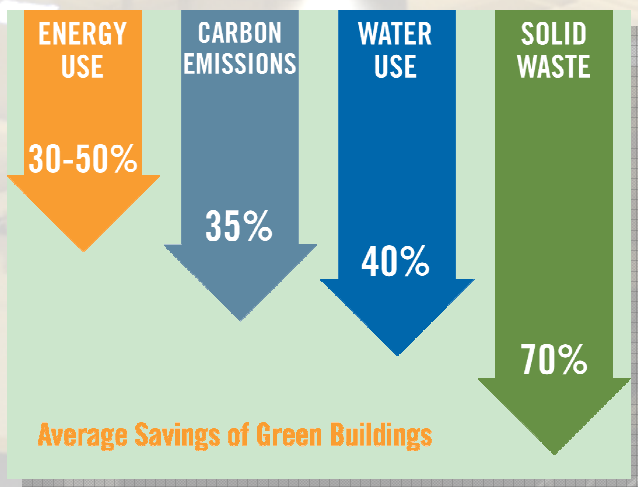

ADG Eco Lighting Products
ADG Eco & Energy Advise ment Group
Proudly serving
Institutions
with an experienced team
Collaborations of our Team
with yours produces
quality results,
well manufactured products
and some of the best solutions.
manufacturing for 3 generations
ADG Manufactured solutions -
Save you Money

Paradigm Shift
Reasonable 21st Century solutions
Better quality illumination
Less Energy used
Deferred maintenance
State and Federal Compliance
DOE Recognized technology