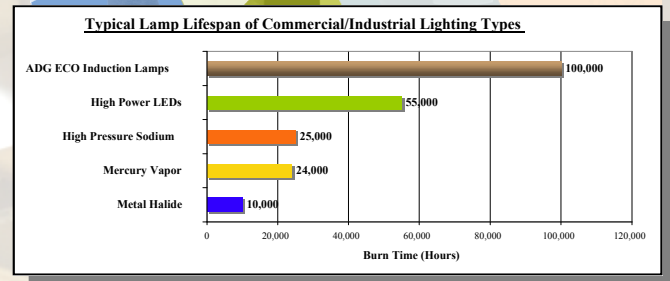

ADG Eco Lighting Products
ADG Eco & Energy Advise ment Group
Proudly serving
Institutions
with an experienced team
Collaborations of our Team
with yours produces
quality results,
well manufactured products
and some of the best solutions.
manufacturing for 3 generations
ADG Manufactured solutions -
Save you Money

Paradigm Shift
Reasonable 21st Century solutions
Better quality illumination
Less Energy used
Deferred maintenance
State and Federal Compliance
DOE Recognized technology