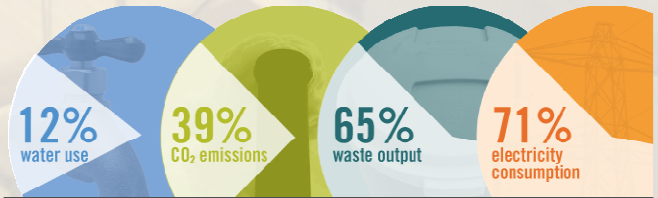

ADG Eco Lighting Products
ADG Eco & Energy Advise ment Group
Proudly serving
Institutions
with an experienced team
Collaborations of our Team
with yours produces
quality results,
well manufactured products
and some of the best solutions.
manufacturing for 3 generations
ADG Manufactured solutions -
Save you Money

Paradigm Shift
Reasonable 21st Century solutions
Better quality illumination
Less Energy used
Deferred maintenance
State and Federal Compliance
DOE Recognized technology