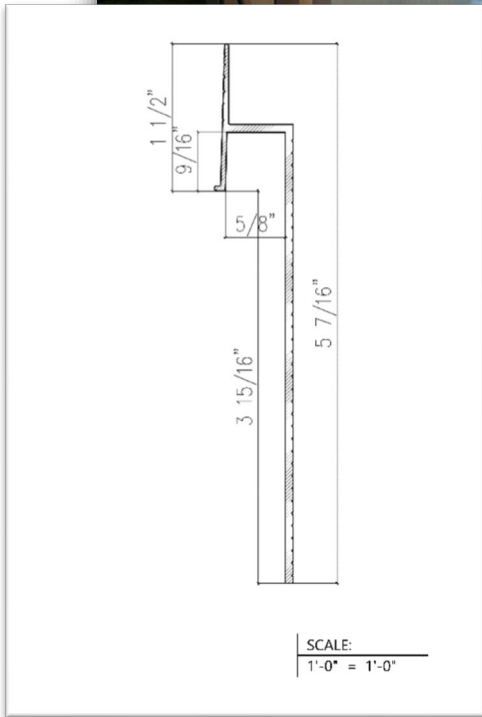

LED extrusions

Agoura Hills Newport Beach Dealers Nationwide US & Canada
818. 597. 9494 t EcoCA@adgmail.com
www.ArchitecturalDetailGroup.com
www.GreenHotelLighting.com
www.adgLighting.com

adg~ extrusions are per order.
They can be powder coated per specified finish.
Most series tape can be used.
Custom Sizes & Alternate Materials Available