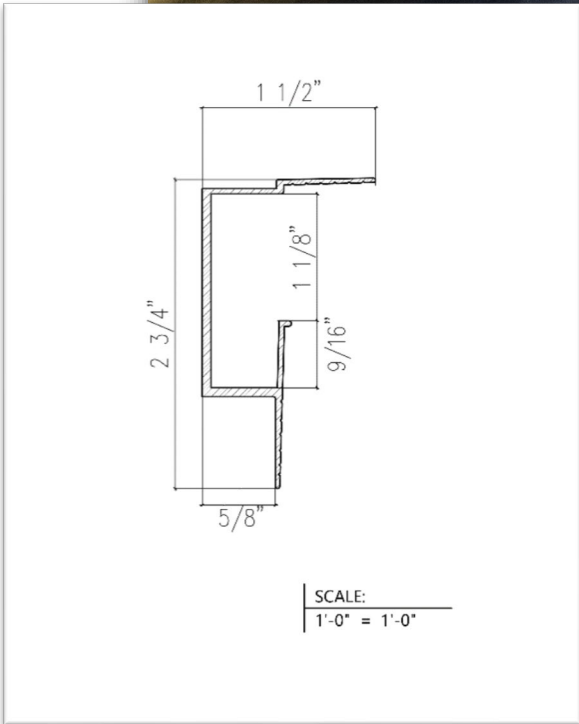

LED extrusions

Agoura Hills Newport Beach Dealers Nationwide US & Canada
818. 597. 9494 t EcoCA@adgmail.com
www.ArchitecturalDetailGroup.com
www.GreenHotelLighting.com
www.adgLighting.com

adg~ extrusions are per order.
They can be powder coated per specified finish.
Most series tape can be used.
Custom Sizes & Alternate Materials Available