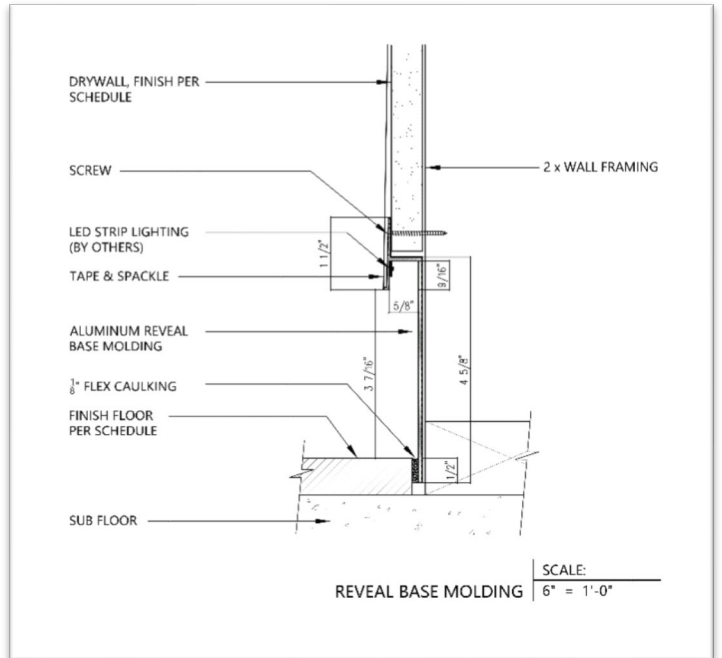

LED extrusions

Agoura Hills Newport Beach Dealers Nationwide US & Canada
818. 597. 9494 t EcoCA@adgmail.com
www.ArchitecturalDetailGroup.com
www.GreenHotelLighting.com
www.adgLighting.com

adg~ extrusions are per order.
They can be powder coated per specified finish.
Most series tape can be used.
Custom Sizes & Alternate Materials Available