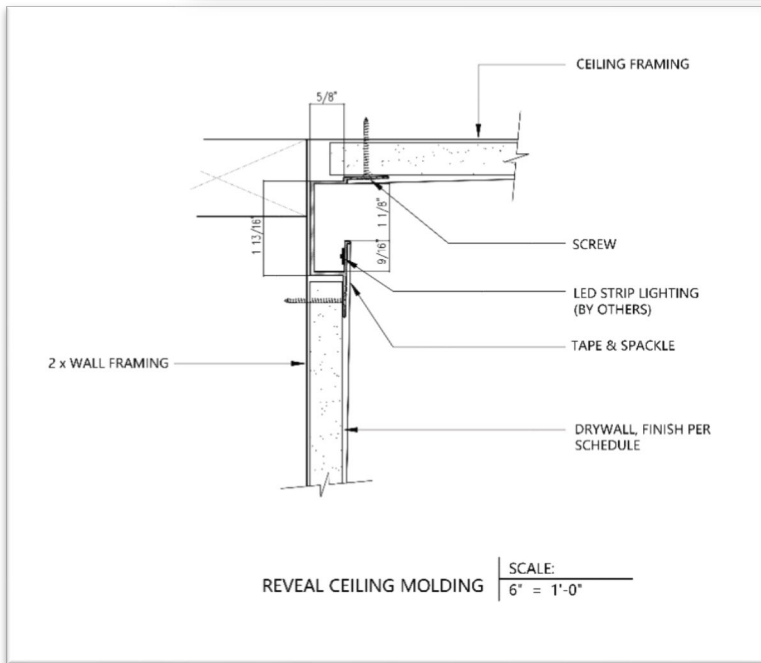

LED extrusions

SCALE:
1'-0" = 1'-0"

Agoura Hills Newport Beach Dealers Nationwide US & Canada
 818. 597. 9494 t EcoCA@adgmail.com
www.ArchitecturalDetailGroup.com
www.GreenHotelLighting.com
www.adgLighting.com