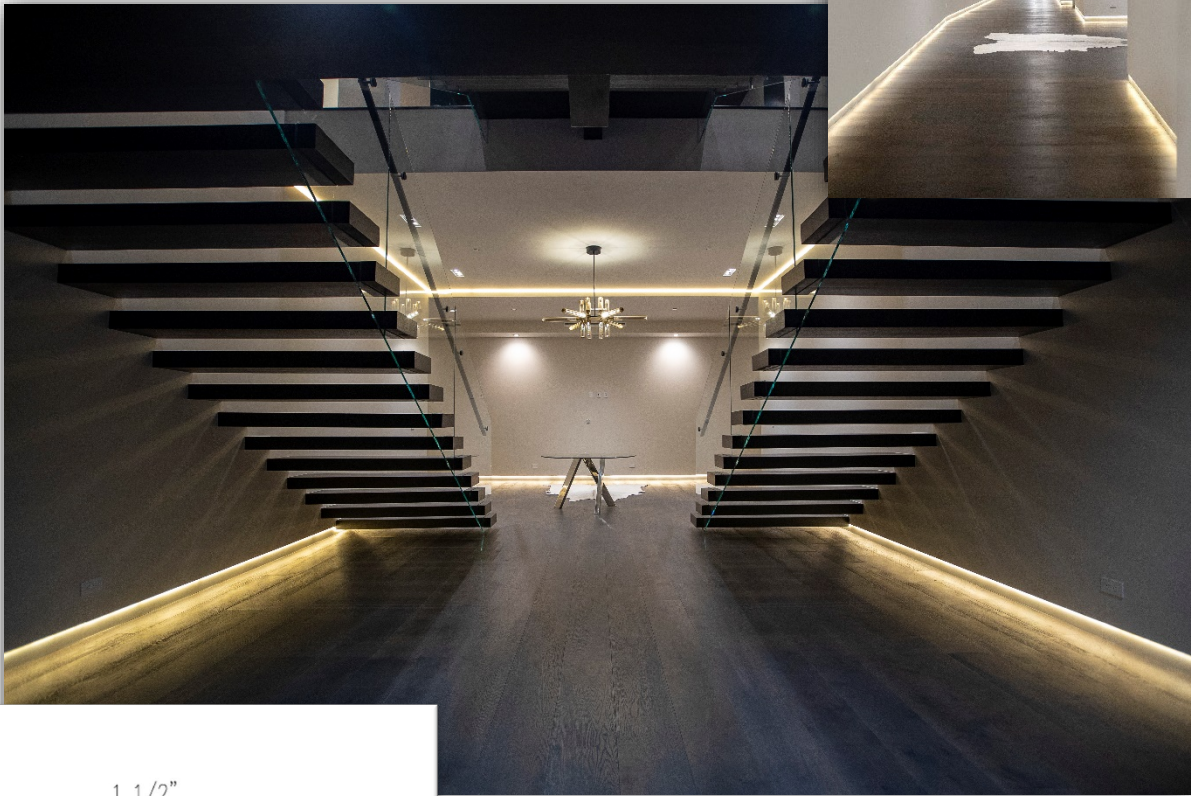

LED extrusions

Agoura Hills Newport Beach Dealers Nationwide US & Canada
818. 597. 9494 t EcoCA@adgmail.com
www.ArchitecturalDetailGroup.com
www.GreenHotelLighting.com
www.adgLighting.com

adg~ extrusions are per order.
They can be powder coated per specified finish.
Most series tape can be used.
Custom Sizes & Alternate Materials Available