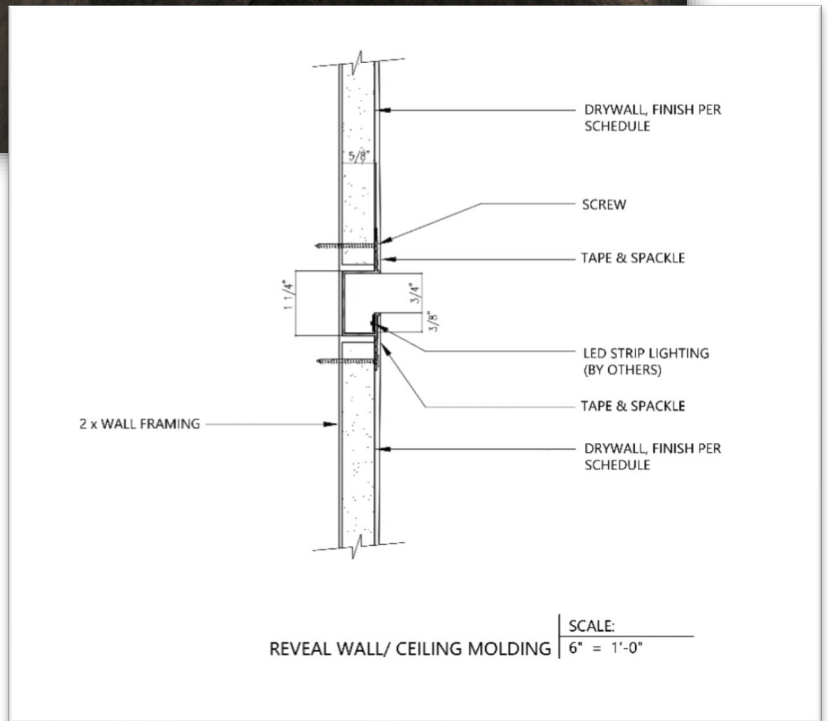

LED extrusions

Agoura Hills Newport Beach Dealers Nationwide US & Canada
818. 597. 9494 t EcoCA@adgmail.com
www.ArchitecturalDetailGroup.com
www.GreenHotelLighting.com
www.adgLighting.com

adg~ extrusions are per order.
They can be powder coated per specified finish.
Most series tape can be used.
Custom Sizes & Alternate Materials Available